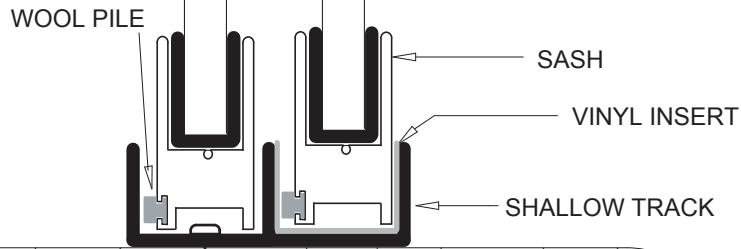

HORIZONTAL SLIDER WINDOWS

**1 HEAD DETAIL**  
SCALE: FULL

MAINE GLASS

**3 SILL DETAIL**  
SCALE: FULL

**2 JAMB DETAIL**  
SCALE: FULL